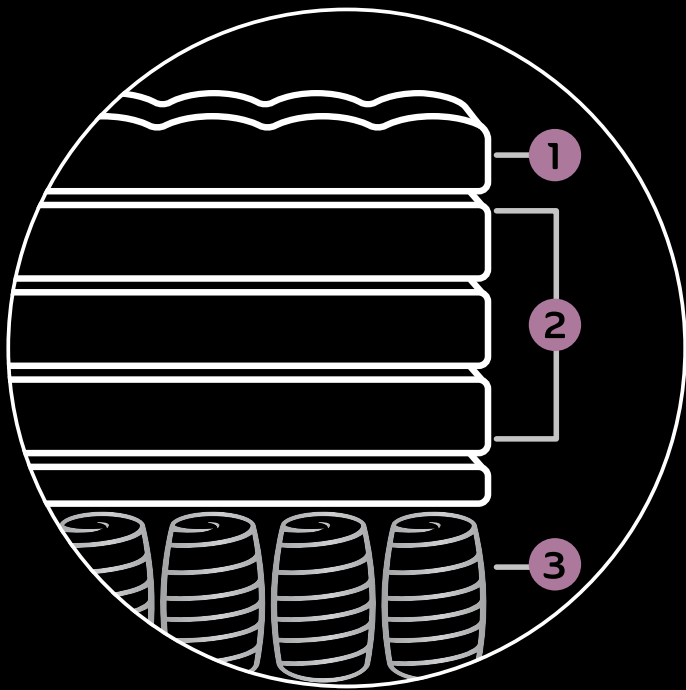

Posture Sensation

Posture Sensation Systems

- 1 QUILT COMFORT SYSTEM
- 2 MATTRESS COMFORT SYSTEM
- 3 SUPPORT SYSTEM

Air Flow
Technology

3 Zoned Star
Conformance

Hypoallergenic
Protection

Antibacterial
Protection

QUILT COMFORT SYSTEM

- » Italian Designed Contemporary Stretch Knit Fabric
- » Co-ordinated Border Fabric
- » Premium Polyester Fibre
- » Hypersoft Peel Foam
- » Hypersoft Peel Foam

MATTRESS COMFORT SYSTEM

- » Super Soft Sheet Foam
- » Versare Non Woven Inner Panel
- » Gel Infused Latex
- » Luxury Sheet Foam
- » Superior Needled Cotton Pad with Flexzone

UNDERSIDE

- » Superior Needled Cotton Pad with Flexzone
- » Luxury Sheet Foam
- » Non Slip Fabric

- » 12 Slat Timber Construction
- » Manufactured using Kiln Dried Plantation Timber
- » Fully Glued and Screw Nailed Timber Joints

Single Sided Pocketed Coil Technology
Traditionally Handcrafted Gusset Top Construction