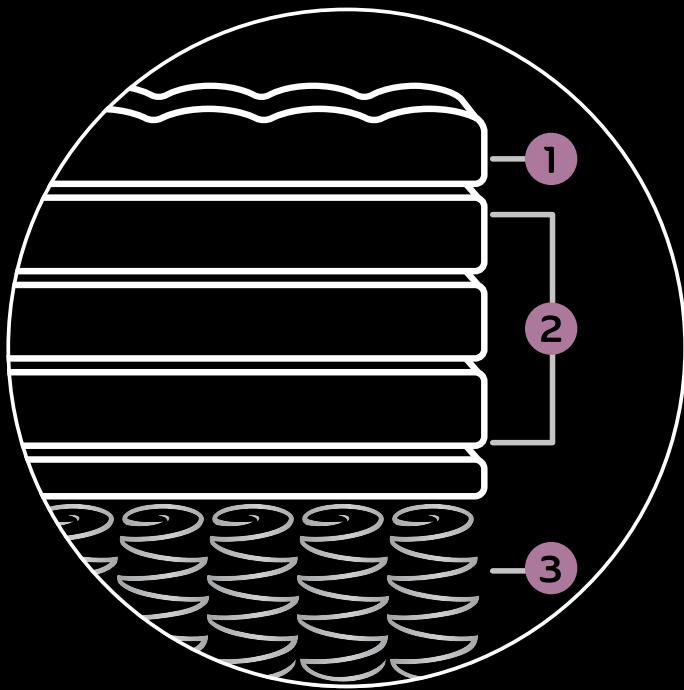

Posture Control

Posture Control Systems

- 1 QUILT COMFORT SYSTEM
- 2 MATTRESS COMFORT SYSTEM
- 3 SUPPORT SYSTEM

Air Flow
Technology

3 Zoned Star
Conformance

Hypoallergenic
Protection

Antibacterial
Protection

QUILT COMFORT SYSTEM

- » Italian Designed Contemporary Stretch Knit Fabric
- » Co-ordinated Border Fabric
- » Premium Polyester Fibre
- » Hypersoft Peel Foam
- » Hypersoft Peel Foam

MATTRESS COMFORT SYSTEM

- » Super Soft Sheet Foam
- » Versare Non Woven Inner Panel
- » Luxury Sheet Foam
- » Superior Needed Cotton Pad with Flexzone

UNDERSIDE

- » Superior Needed Cotton Pad with Flexzone
- » Luxury Sheet Foam
- » Non Slip Fabric