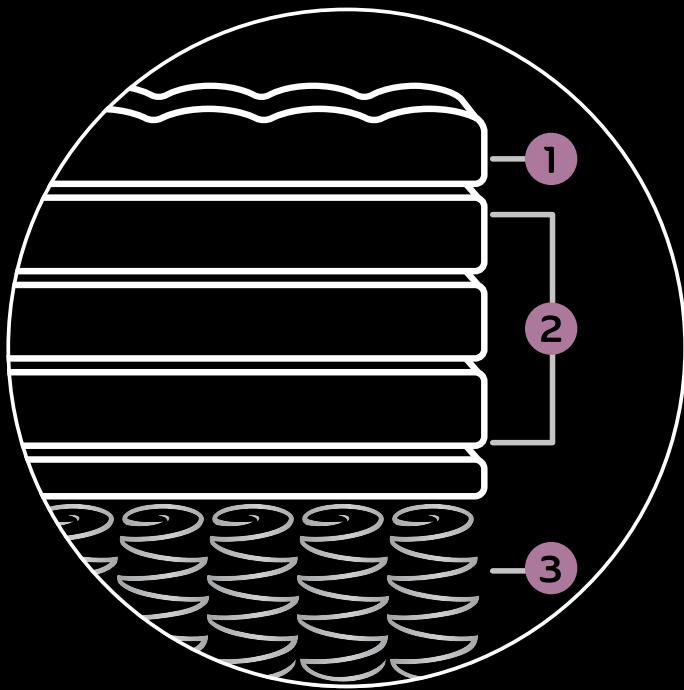

Posture Deluxe

Posture Control Systems

- 1 QUILT COMFORT SYSTEM
- 2 MATTRESS COMFORT SYSTEM
- 3 SUPPORT SYSTEM

Air Flow
Technology

3 Zoned Star
Comformance

Hypoallergenic
Protection

Antibacterial
Protection

QUILT COMFORT SYSTEM

- » Italian Designed Contemporary Stretch Knit Fabric
- » Co-ordinated Border Fabric
- » Premium Peel Foam
- » Premium Peel Foam

MATTRESS COMFORT SYSTEM

- » Superior Needed Cotton Pad with Flexzone
- » Premium Foam Comfort Layers

UNDERSIDE

- » Superior Needed Cotton Pad with Flexzone
- » Non Slip Fabric

SUPPORT SYSTEM

- » High Coil Count Bonnell Spring Unit
- » Enhanced Mechanical Edge Support System

FOUNDATION SYSTEM

- » 12 Slat Timber Construction
- » Manufactured using Kiln Dried Plantation Timber
- » Fully Glued and Screw Nailed Timber Joints